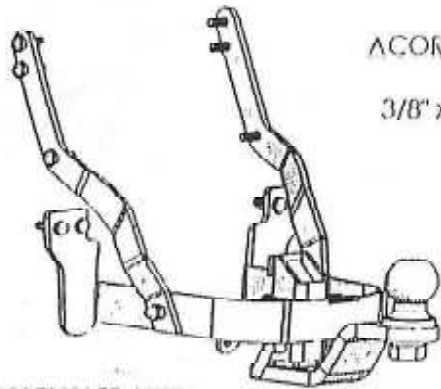

ASSEMBLED VIEW 5/16" x 1" LONG BOLT,

LEFT SIDE ARM

5/16" x 1" LONG BOLT

ACORN NUT, 5/16"

3/8" x 3/4" LONG BOLT

RECEIVER PIN

CHROME RECEIVER

ASSEMBLED VIEW