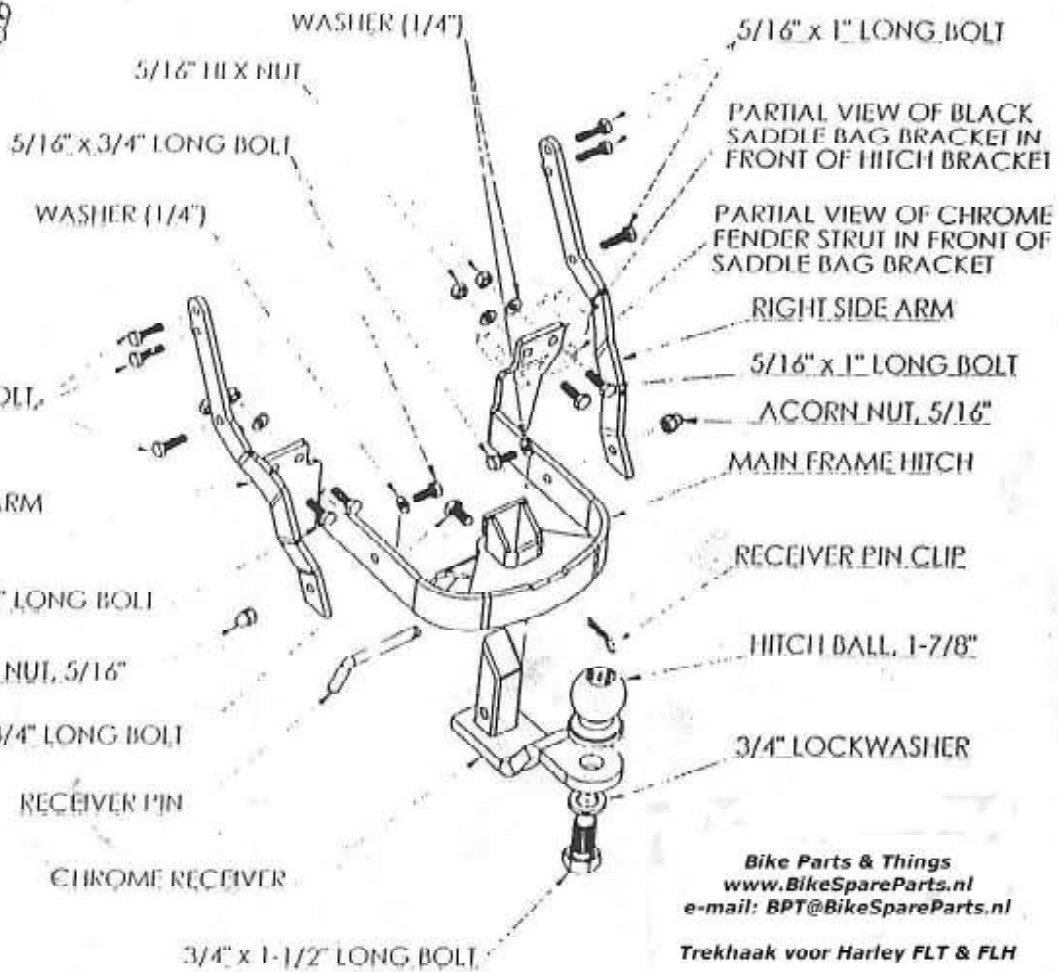

ASSEMBLED VIEW 5/16" x 1" LONG BOLT,

LEFT SIDE ARM

5/16" x 1" LONG BOLT

ACORN NUT, 5/16"

3/8" x 3/4" LONG BOLT

RECEIVER PIN

CHROME RECEIVER

ASSEMBLED VIEW

EXPLODED VIEW OF PARTS

Bike Parts & Things  
[www.BikeSpareParts.nl](http://www.BikeSpareParts.nl)  
 e-mail: [BPT@BikeSpareParts.nl](mailto:BPT@BikeSpareParts.nl)

Trekhaak voor Harley FLT & FLH

H15180